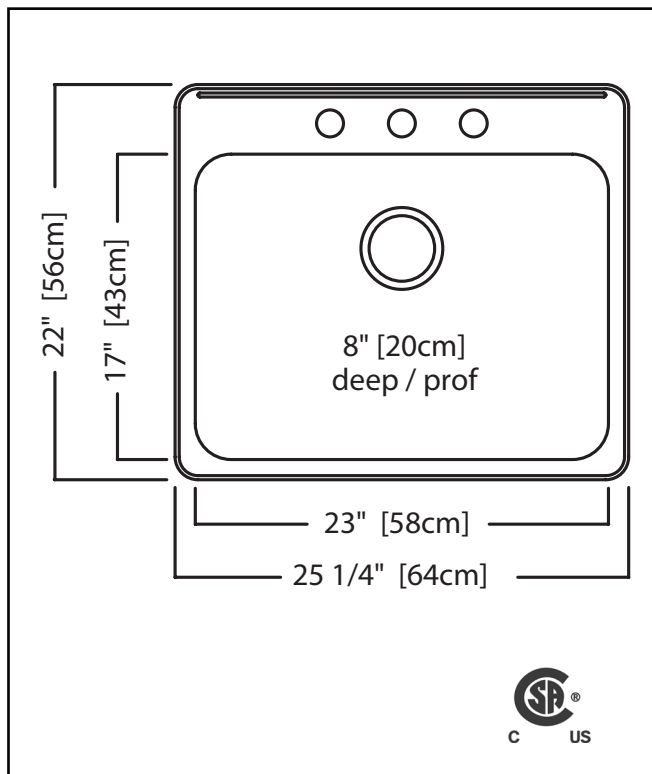

KINDRED

STEEL QUEEN

SINGLE BOWL 20 GAUGE TOPMOUNT/DROP IN

MODEL: QSLA2225-8-4 (4 FAUCET HOLES)

MODEL: QSLA2225-8-3 (3 FAUCET HOLES)

MODEL: QSLA2225-8-1 (1 FAUCET HOLE)

- ✓ EZ Torque hassle-free installation system that simplifies the installation process...just drop and drill
- ✓ Sound dampening system that reduces excess noise from running water and disposal vibration
- ✓ Rear off-set drain maximizes the usable bottom surface of the bowl while also creating extra cabinet space beneath the sink
- ✓ Resilient finish offers lasting durability

TECHNICAL FEATURES

OVERALL SINK SIZE (OD)	22" FB x 25 1/4" LR
BOWL SIZE (ID)	17" FB x 23" LR x 8" DP
MINIMUM CABINET SIZE	27"
MATERIAL	20 Gauge
CORNER RADIUS	50 mm
STAINLESS STEEL FINISH	Satin Finish with Mirror Finished Rim
DRAIN HOLE LOCATION	Rear
INSTALLATION TYPE	Topmount/Drop In
SOUND COATING	Undercoating
WEIGHT	15.0 lbs
WARRANTY	Limited Lifetime
COUNTRY OF ORIGIN	Canada