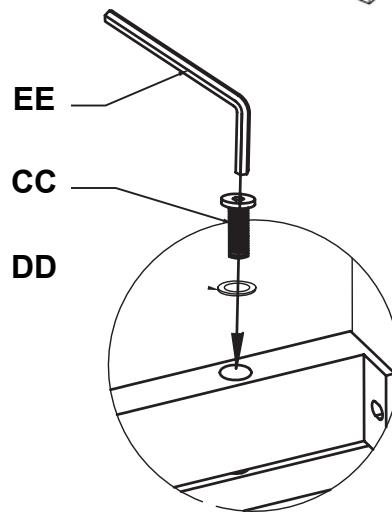

Assembly

1

Secure Chair Base Bar (B) and Chair Legs (C) with hardware as directed.

IMPORTANT: Do not fully tighten bolts before all bolts are assembled.

2

Secure Chair (A) to assembled legs (B) and (C) with hardware as directed.

IMPORTANT: Do not fully tighten bolts before all bolts are assembled.

Assembly (Continued)

3

Tighten all hardware.

Set up Ann Arbor Woven Club Chair with Seat Cushion (D) and Back Cushion (E).

Enjoy!

Care and Cleaning