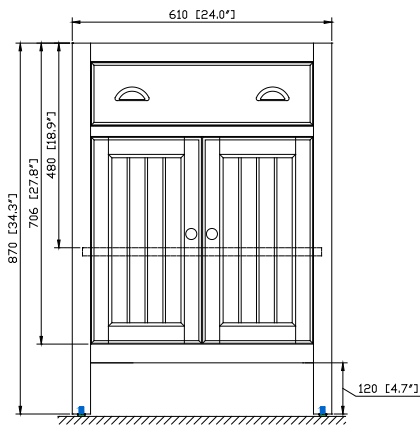

Avanity

HAMILTON-V24-FW

Features

- Solid poplar frame and MDF
- 2 soft-close doors
- Brushed nickel finished hardware
- Adjustable height levelers
- Under counter application

Colors / Finishes

- French White

Nominal Dimension

- 24W x 21.5D x 34.3H (inches)

Components

Mirror	HAMILTON-M24-FW		
Vanity Top	SUT25BK	SUT25GB	SUT25CW
Sink	CUM18WT	CUM18LN	
Linen Tower	HAMILTON-LT22-FW		

Product Diagrams

Front

Back

Side

Nominal Dimension

- 25W x 22D x 1H inches
- 635 x 560 x 25 mm

Colors / Finishes

- BK - Black
- CW - Carrera White
- GB - Galala Beige

Components

Sink	CUM18WT	CUM18LN	
Vanity	LOFT-V24-DW	MERLOT-V24-ES	NAPA-V24-DC
	TROPICA-V24-AB	TROPICA-V24-AW	
	WESTWOOD-V24-EB	WESTWOOD-V24-WW	

- WT - White
- LN - Linen

Nominal Dimension

- 18.1W x 15D x 7.9H inches
- 458 x 380 x 200 mm

Components

Drain	VC-DRAIN-CP	VC-DRAIN-BN					
Vanity Top	SUT25BK	SUT25CW	SUT25GB	SUT31BK	SUT31CW	SUT31GB	SUT37BK
	SUT37GB	SUT49BK	SUT49CW	SUT49GB	SUT37CW	SUT61BK	SUT61CW
	SUT61GB	SUT73BK	SUT73CW	SUT73GB			