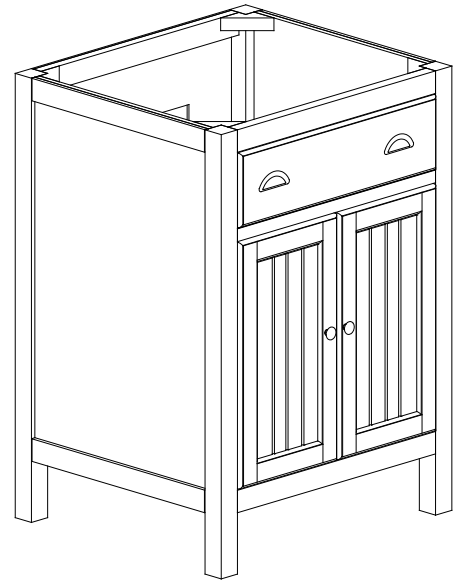

Avanity

HAMILTON-V24-FW

Features

- Solid poplar frame and MDF
- 2 soft-close doors
- Brushed nickel finished hardware
- Adjustable height levelers
- Under counter application

Colors / Finishes

- French White

Nominal Dimension

- 24W x 21.5D x 34.3H (inches)

Components

Mirror	HAMILTON-M24-FW		
Vanity Top	SUT25BK	SUT25GB	SUT25CW
Sink	CUM18WT	CUM18LN	
Linen Tower	HAMILTON-LT22-FW		

Product Diagrams

Front

Back

Side

Nominal Dimension

- 25W x 22D x 1H inches
- 635 x 560 x 25 mm

Colors / Finishes

- BK - Black
- CW - Carrera White
- GB - Galala Beige

Components

Sink	CUM18WT	CUM18LN	
Vanity	LOFT-V24-DW	MERLOT-V24-ES	NAPA-V24-DC
	TROPICA-V24-AB	TROPICA-V24-AW	
	WESTWOOD-V24-EB	WESTWOOD-V24-WW	

- WT - White
- LN - Linen

Nominal Dimension

- 18.1W x 15D x 7.9H inches
- 458 x 380 x 200 mm

Components

Drain	VC-DRAIN-CP	VC-DRAIN-BN					
Vanity Top	SUT25BK	SUT25CW	SUT25GB	SUT31BK	SUT31CW	SUT31GB	SUT37BK
	SUT37GB	SUT49BK	SUT49CW	SUT49GB	SUT37CW	SUT61BK	SUT61CW
	SUT61GB	SUT73BK	SUT73CW	SUT73GB			