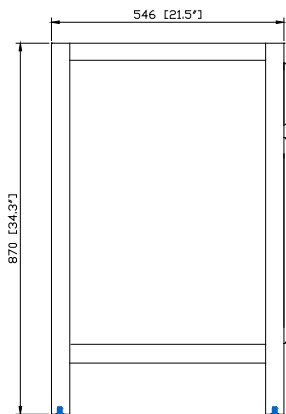

Avanity

HAMILTON-V24-FW

Features

- Solid poplar frame and MDF
- 2 soft-close doors
- Brushed nickel finished hardware
- Adjustable height levelers
- Under counter application

Colors / Finishes

- French White

Nominal Dimension

- 24W x 21.5D x 34.3H (inches)

Components

Mirror	HAMILTON-M24-FW		
Vanity Top	SUT25BK	SUT25GB	SUT25CW
Sink	CUM18WT	CUM18LN	
Linen Tower	HAMILTON-LT22-FW		

Product Diagrams

Front

Back

Side

Nominal Dimension

- 25W x 22D x 1H inches
- 635 x 560 x 25 mm

Colors / Finishes

- BK - Black
- CW - Carrera White
- GB - Galala Beige

Components

Sink	CUM18WT	CUM18LN	
Vanity	LOFT-V24-DW	MERLOT-V24-ES	NAPA-V24-DC
	TROPICA-V24-AB	TROPICA-V24-AW	
	WESTWOOD-V24-EB	WESTWOOD-V24-WW	

- WT - White
- LN - Linen

Nominal Dimension

- 18.1W x 15D x 7.9H inches
- 458 x 380 x 200 mm

Components

Drain	VC-DRAIN-CP	VC-DRAIN-BN					
Vanity Top	SUT25BK	SUT25CW	SUT25GB	SUT31BK	SUT31CW	SUT31GB	SUT37BK
	SUT37GB	SUT49BK	SUT49CW	SUT49GB	SUT37CW	SUT61BK	SUT61CW
	SUT61GB	SUT73BK	SUT73CW	SUT73GB			