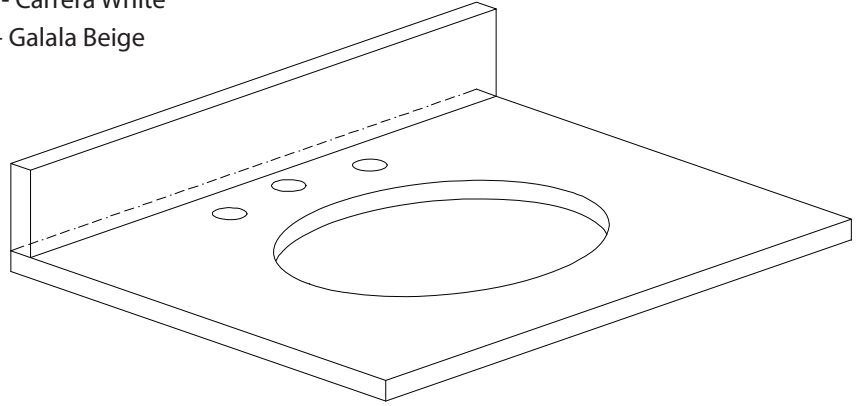

Nominal Dimension

- 24W x 21.5D x 34.3H (inches)

Components

Mirror	HAMILTON-M24-FW		
Vanity Top	SUT25BK	SUT25GB	SUT25CW
Sink	CUM18WT	CUM18LN	
Linen Tower	HAMILTON-LT22-FW		

Product Diagrams

Front

Back

Side

Top

SUT25BK / SUT25CW / SUT25GB

Features

- BK - Natural black granite
- CW - Natural Carrera White marble
- GB - Natural Galala Beige marble
- Top cutout for single undermount sink
- Top pre-drilled for 8" widespread faucet
- 4" backsplash included

Nominal Dimension

- 25W x 22D x 1H inches
- 635 x 560 x 25 mm

Colors / Finishes

- BK - Black
- CW - Carrera White
- GB - Galala Beige

Components

Sink	CUM18WT	CUM18LN	
Vanity	LOFT-V24-DW	MERLOT-V24-ES	NAPA-V24-DC
	TROPICA-V24-AB	TROPICA-V24-AW	
	WESTWOOD-V24-EB	WESTWOOD-V24-WW	

- WT - White
- LN - Linen

Nominal Dimension

- 18.1W x 15D x 7.9H inches
- 458 x 380 x 200 mm

Components

Drain	VC-DRAIN-CP	VC-DRAIN-BN					
Vanity Top	SUT25BK	SUT25CW	SUT25GB	SUT31BK	SUT31CW	SUT31GB	SUT37BK
	SUT37GB	SUT49BK	SUT49CW	SUT49GB	SUT37CW	SUT61BK	SUT61CW
	SUT61GB	SUT73BK	SUT73CW	SUT73GB			