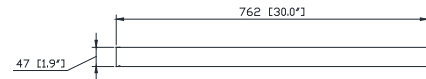

Avanity

WINDSOR-M30-WA

Features

- Durable poplar wood frame
- Beveled-edge mirror
- Mirror hangs horizontally
- Wall cleat for easy hanging and leveling

Colors / Finishes

- Walnut

Nominal Dimension

- 30W x 1.9D x 36H (inches)

Components

Vanity	WINDSOR-V36-WA	WINDSOR-V48-WA	WINDSOR-V72-WA
--------	----------------	----------------	----------------

Product Diagrams

Front

Back

Side

Top