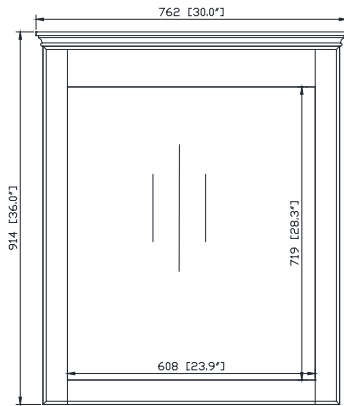

Avanity

WINDSOR-M30-WA

Features

- Durable poplar wood frame
- Beveled-edge mirror
- Mirror hangs horizontally
- Wall cleat for easy hanging and leveling

Colors / Finishes

- Walnut

Nominal Dimension

- 30W x 1.9D x 36H (inches)

Components

Vanity	WINDSOR-V36-WA	WINDSOR-V48-WA	WINDSOR-V72-WA
--------	----------------	----------------	----------------

Product Diagrams

Front

Back

Side

Top