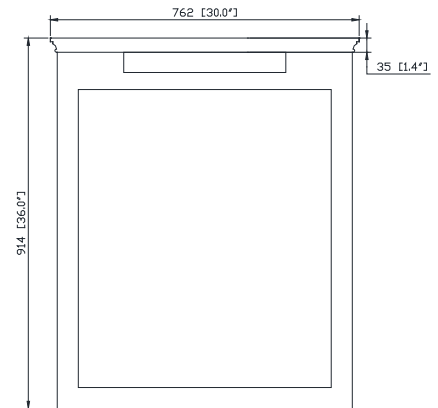

Avanity

WINDSOR-M30-WA

Features

- Durable poplar wood frame
- Beveled-edge mirror
- Mirror hangs horizontally
- Wall cleat for easy hanging and leveling

Colors / Finishes

- Walnut

Nominal Dimension

- 30W x 1.9D x 36H (inches)

Components

Vanity	WINDSOR-V36-WA	WINDSOR-V48-WA	WINDSOR-V72-WA
--------	----------------	----------------	----------------

Product Diagrams

Front

Back

Side

Top