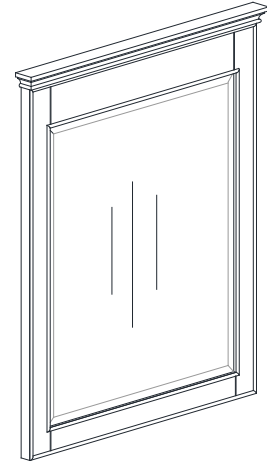

Avanity

WINDSOR-M30-WA

Features

- Durable poplar wood frame
- Beveled-edge mirror
- Mirror hangs horizontally
- Wall cleat for easy hanging and leveling

Colors / Finishes

- Walnut

Nominal Dimension

- 30W x 1.9D x 36H (inches)

Components

Vanity	WINDSOR-V36-WA	WINDSOR-V48-WA	WINDSOR-V72-WA
--------	----------------	----------------	----------------

Product Diagrams

Front

Back

Side

Top