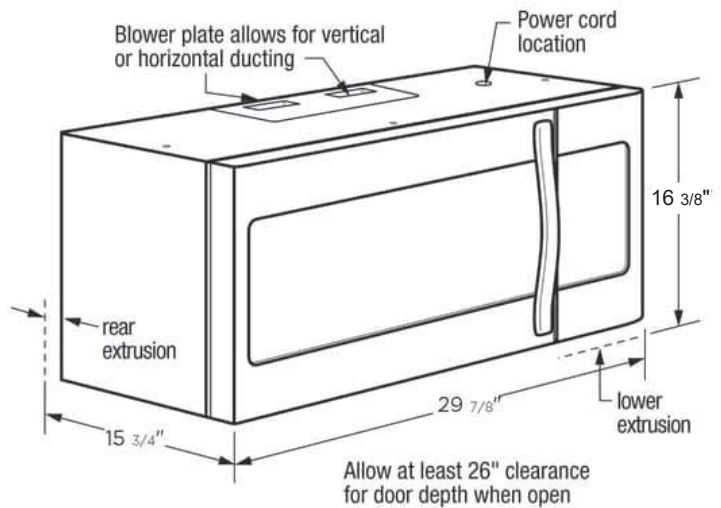

FFMV1846VB
FFMV1846VD
FFMV1846VS
FFMV1846VW

Over-The-Range Microwave

1.8 Cu. Ft. Over-The-Range Microwave

Available Colors : Black, Black Stainless Steel, Stainless Steel, White

Version : 04/20

Installation Drawing

Locate 120V/60Hz grounded outlet inside upper cabinet

Microwave MUST be mounted to BOTH a top cabinet† AND a wall.*

†When installing beneath smooth, flat cabinets, refer to cabinet template for detailed power cord clearance instructions

*Can NOT be installed in island or peninsula cabinet arrangements

**If cabinet depth (including doors) is deeper than 13", unit MUST be spaced out from rear wall using adequate materials (supporting 150 lbs.) to allow proper top vent air exhaust/intake