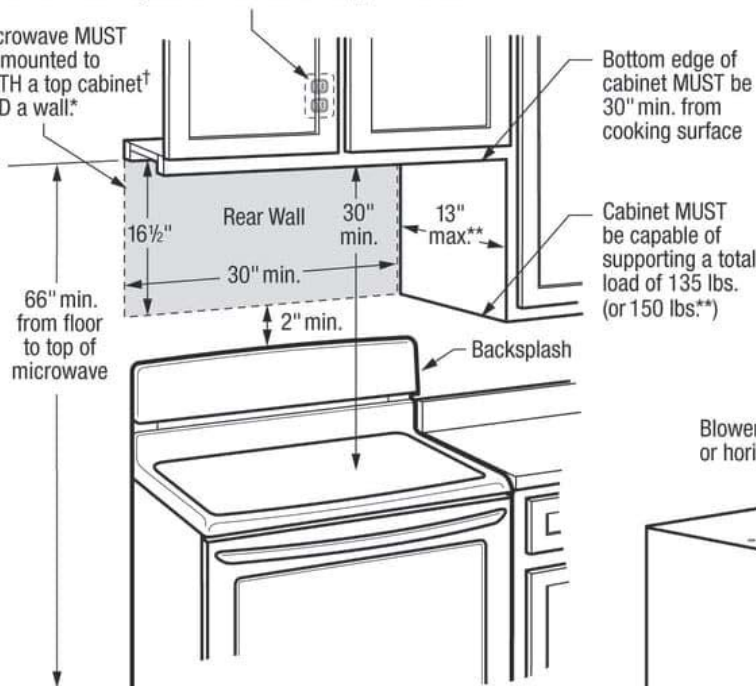

FFMV1846VB
FFMV1846VD
FFMV1846VS
FFMV1846VW

Over-The-Range Microwave

1.8 Cu. Ft. Over-The-Range Microwave

Available Colors : Black, Black Stainless Steel, Stainless Steel, White

Version : 04/20

Installation Drawing

Locate 120V/60Hz grounded outlet inside upper cabinet

Microwave MUST be mounted to BOTH a top cabinet† AND a wall.*

†When installing beneath smooth, flat cabinets, refer to cabinet template for detailed power cord clearance instructions

*Can NOT be installed in island or peninsula cabinet arrangements

**If cabinet depth (including doors) is deeper than 13", unit MUST be spaced out from rear wall using adequate materials (supporting 150 lbs.) to allow proper top vent air exhaust/intake