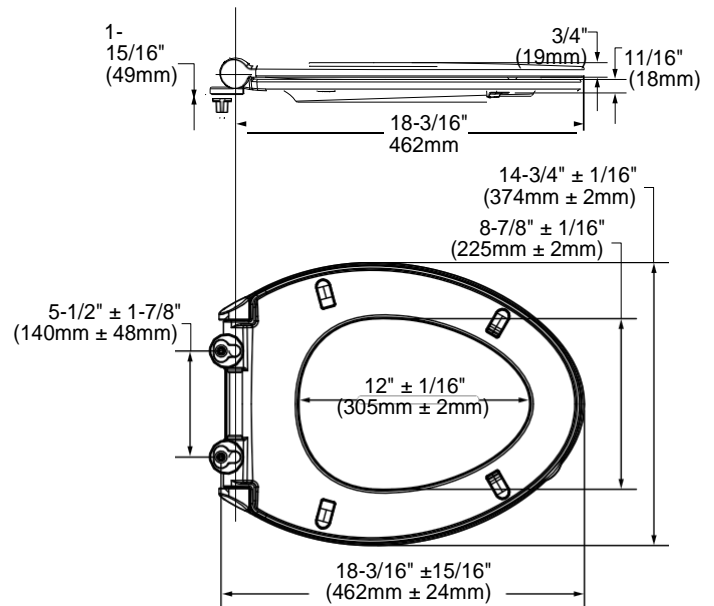

• **760218-101.XXX0A**

Le kit de montage de siège comprend les charnières de montage par le bas et les chapeaux de couleur assortie.