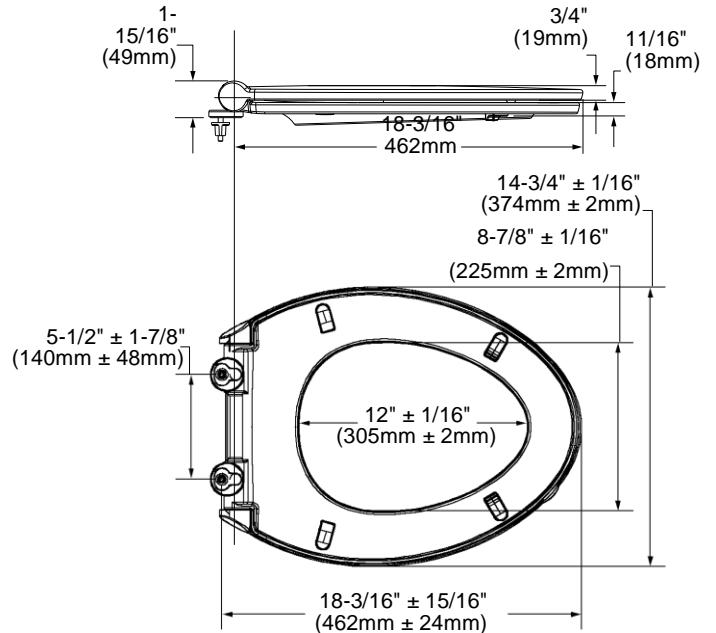

NON SLOW CLOSE SEAT WITH EASY LIFT-OFF HINGES

**5055A.60CH** Elongated toilet seat with lift off hinges and Slow Close

- Non Slow-close hinge for user convenience
- Seat can be removed from bowl with the push of a button allowing for easy removal and reattachment of seat without tools for quick and easy cleaning
- Seat includes bottom mount hardware
- Includes **EverClean**® surface which inhibits the growth of stain and odor causing bacteria, mold, and mildew on the surface
- Sanitary lift tab allows the user to raise the seat without touching the bowl

SHOWN: TWO PUSH BUTTON LIFT OFF FEATURE

AVAILABLE REPLACEMENT PARTS

- **760218-101.XXX0A** Seat Mounting Kit includes bottom mounting hinge pins and color matched caps.

**To Be Specified**  
Color: White