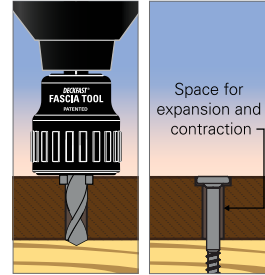

**Fascia Tool**

*Creates an over-sized hole so that the board can expand and contract freely without applying significant force to the screw. The Trex® recommended method for fascia installation.*

For use with DECKFAST® Fascia System Screws

Free-spinning stop collar  
Perfect hole and depth every time  
No surface damage

- 1 Pre-drill with Fascia Tool
- 2 Drive Fascia Screw

Article Number  
**1001342321**

**Fascia Screws**

*Available in a variety of colours to match Trex® deck boards. Trex® colour matching as per chart below. The Trex® recommended method for fascia installation.*