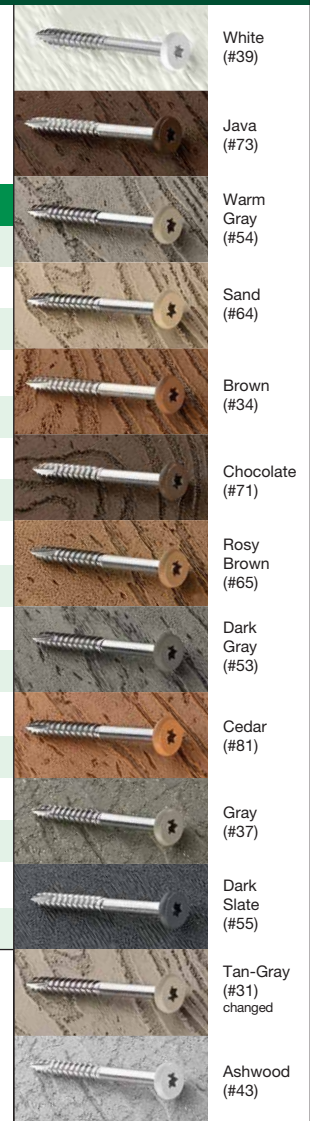

Free-spinning stop collar  
Perfect hole and depth every time  
No surface damage

- 1 Pre-drill with Fascia Tool
- 2 Drive Fascia Screw

Article Number  
**1001342321**

**Fascia Screws**

*Available in a variety of colours to match Trex® deck boards. Trex® colour matching as per chart below. The Trex® recommended method for fascia installation.*

*For best performance pre-drilling is recommended.*

100 screws per pack. T-20 Star Drive (bit included). For use with Fascia Tool.  
#9 x 1 7/8"

Trex® Collection:	Trex® Decking Colour:	Starborn® Colour:	Article Number
	Classic White	White (#39)	<b>1001342324</b>
<b>Trex Transcend®</b>	Gravel Path	Warm Gray (#54)	<b>1001342326</b>
	Rope Swing	Sand (#64)	<b>1001342328</b>
	Havana Gold	Rosy Brown (#65)	<b>1001342329</b>
	Island Mist	Dark Gray (#53)	<b>1001342325</b>
	Spiced Rum	Java (#73)	<b>1001342331</b>
	Tiki Torch	Cedar (#81)	<b>1001342332</b>
<b>Trex Select®</b>	Pebble Grey	Gray (#37)	<b>1001342323</b>
	Saddle	Brown (#34)	<b>1001342322</b>
	Winchester Grey	Dark Slate (#55)	<b>1001342327</b>
<b>Trex Enhance® Naturals</b>	Coastal Bluff	Chocolate (#71)	<b>1001342330</b>
	Toasted Sand	Tan-Gray (#31)	<b>1001342336</b>
	Foggy Wharf	Ashwood (#43)	<b>1001342335</b>
<b>Trex Enhance® Basics</b>	Rocky Harbor	Warm Gray (#54)	<b>1001342326</b>
	Beach Dune	Rosy Brown (#65)	<b>1001342329</b>
	Clam Shell	Dark Gray (#53)	<b>1001342325</b>
	Saddle	Brown (#34)	<b>1001342322</b>