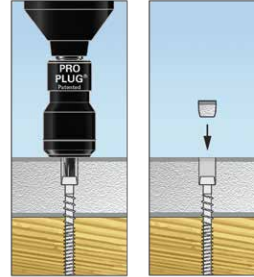

Pro Plug® Tool

Contains: 1 Pro Plug® Tool, 1 deck driver bit, and 1 trim driver bit.

For use with screws and plugs

No Cam-out Auto-Stop™
No stripping screw recesses

Free spinning stop collar
No surface damage

- 1 Set screw with tool
- 2 Tap in plug with hammer

Article Number
1001342191

Pro Plug® System

Available in 100 Linear Feet and 100 Square Feet.

- 100 Linear Feet Contains: 1 Pro Plug® Tool, 150 screws, 165 plugs, and 2 driver bits. Covers approximately 50 Sq. Ft.
- 100 Square Feet Contains: 1 Pro Plug® Tool, 350 screws, 375 plugs, and 2 driver bits.