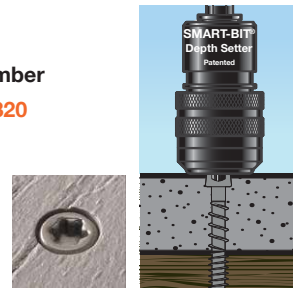

2022 ONLINE ORDER PROGRAM  
Home Depot Canada

Vendor #:  
70001035

**Smart-Bit® Deck Screw Depth Setter and  
CAP-TOR® Stainless Composite Decking Screws**

Effective  
March 2022

**For Product Installation Always Use a Standard Drill and Not an Impact Drill**

**Smart-Bit® Deck Screw Depth Setter**

Contains: 1 Smart-Bit® Depth Setter Tool,  
3 T-20 bits, 1 T-25 bit, and 1 #2 PH bit.

For use with Torx® and Phillips® bits

Adjustable depth for a wide range of applications

No Cam-out Auto-Stop™  
No stripping screw recesses

Free spinning stop collar, no surface damage

Article Number

1001342320

**CAP-TOR® xd Headcote® Grade 305 Stainless Screws**

CAP-TOR® xd screws are specifically designed to fasten composite and PVC decking.  
Available in a variety of colours to match Trex® deck boards.