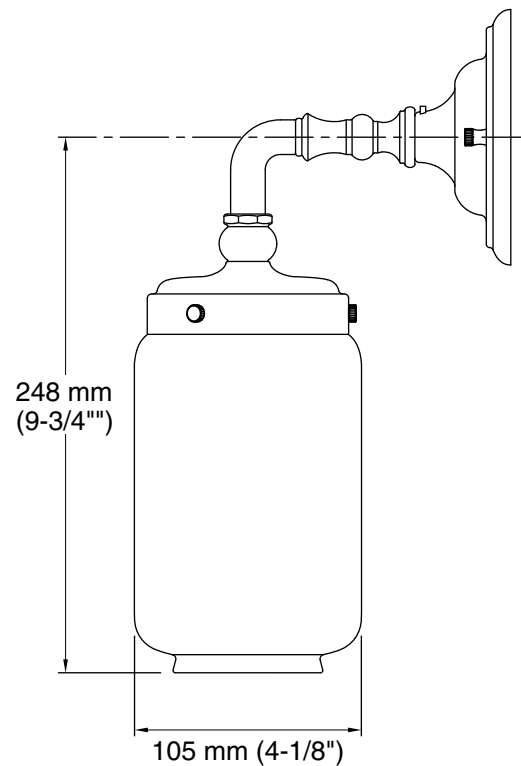

## Technical Information

All product dimensions are nominal.

Installation Type: Wall-mount  
Material: Brass, Glass, Zinc  
Number of Lights: 1  
Lighting Type: Socket-based  
Socket Type: E-26 Medium