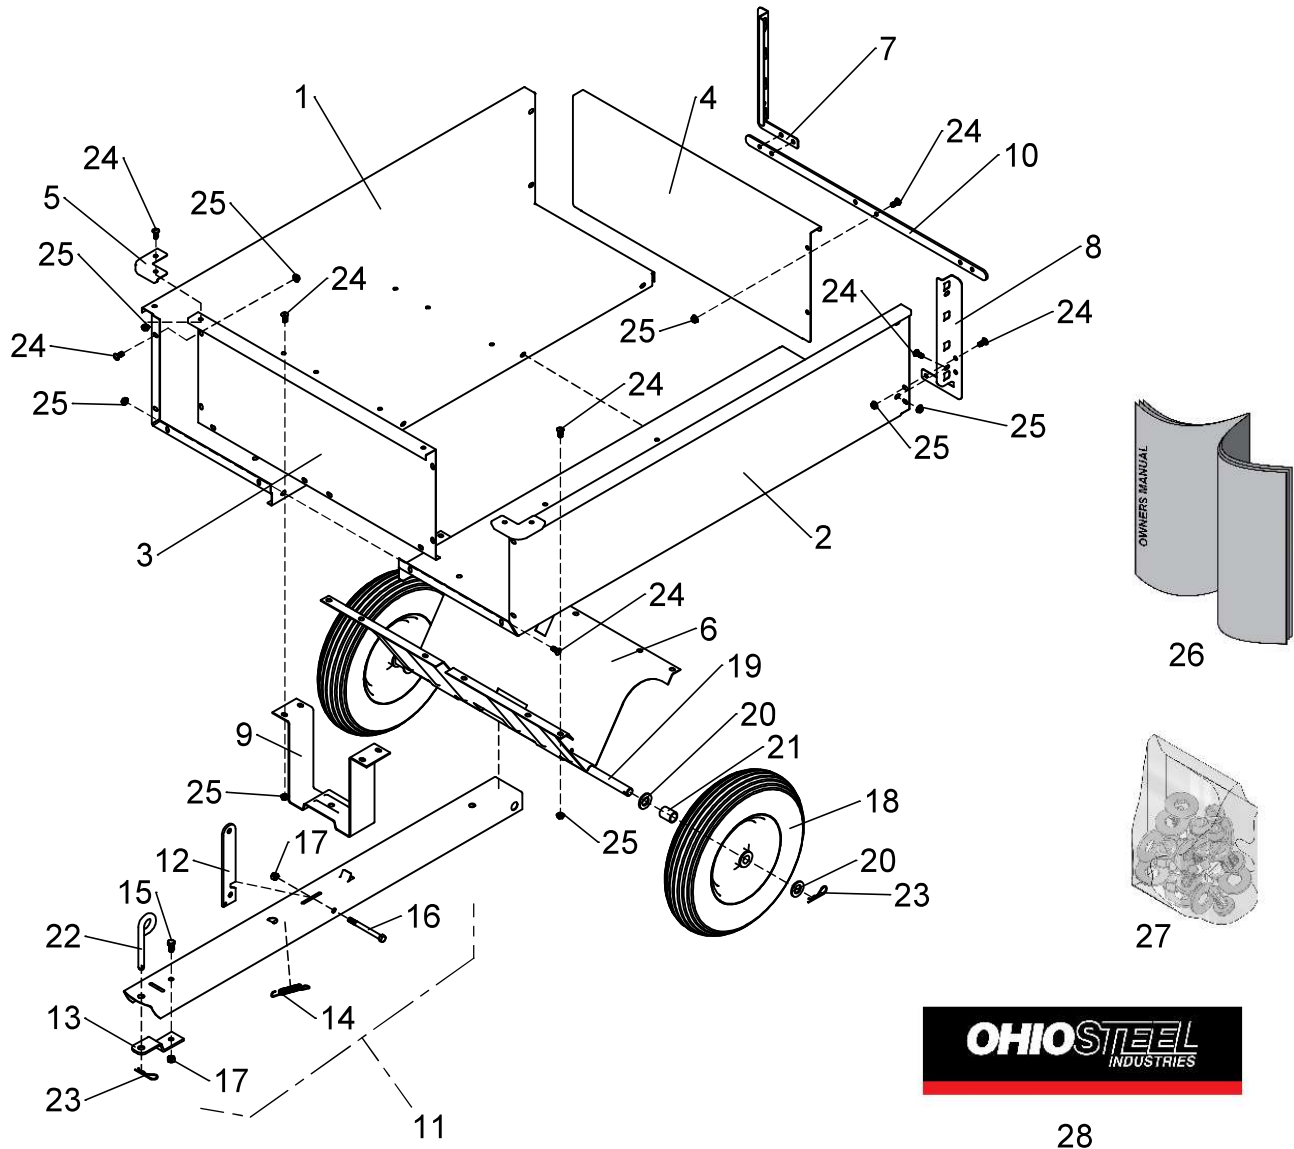

Repair Parts

ITEM	PART NO	DESCRIPTION	QTY	ITEM	PART NO	DESCRIPTION	QTY
1	401011	BODY HALF, RIGHT	1	16	300053	HEX BOLT, 3/8-16 X 4"	1
2	401021	BODY HALF, LEFT	1	17	300061	HEX NUT, 3/8-16 C-LOCK	2
3	401031	GATE, FRONT	1	18	300011	WHEEL (bushings included)	2
4	401041	TAILGATE	1	19	300001	AXLE	1
5	401051	CORNER GUARD	2	20	3000721	3/4" SAE WASHER	4
6	401061	UNDERCARRIAGE	1	21	300126	SPACER 3/4" X 1.250"	2
7	401071	RETAINER GATE, RIGHT	1	22	6000533	PIN, HITCH	1
8	401081	RETAINER GATE, LEFT	1	23	300084	HAIRPIN COTTER	3
9	401091	SUPPORT, FRONT	1	24	300054	TRUSS HD SCREW, 5/16-18 X 3/4"	46
10	401131	BAR SUPPORT, REAR	1	25	6000418	5/16 - 18 SPINNER GRIP NUT	46
11	501012	HITCH, DRAWBAR ASSEMBLY	1	26	6000783	OWNERS MANUAL	1
12	401111	LATCH POST	1	27	3010355	HARDWARE BOLT BAG	1
13	401121	BRACKET, HITCH	1	28	300111	DECAL, OSI	1
14	300131	SPRING, LATCH	1	29	6000809	KIT, 3/4" BUSHINGS (set of 4)	1
15	300052	HEX BOLT, 3/8-16 X 3/4"	1				