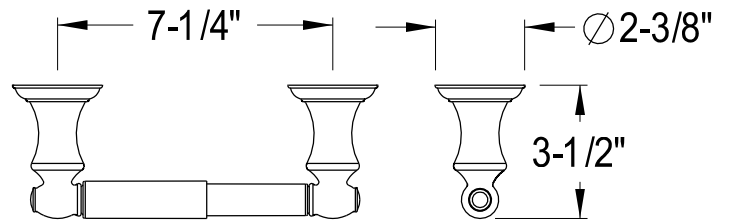

24" & 18" Towel Bar, Towel Ring, Robe Hook, Toilet Paper Holder

24" Towel Bar

18" Towel Bar

Robe Hook

Toilet Paper Holder

Towel Ring