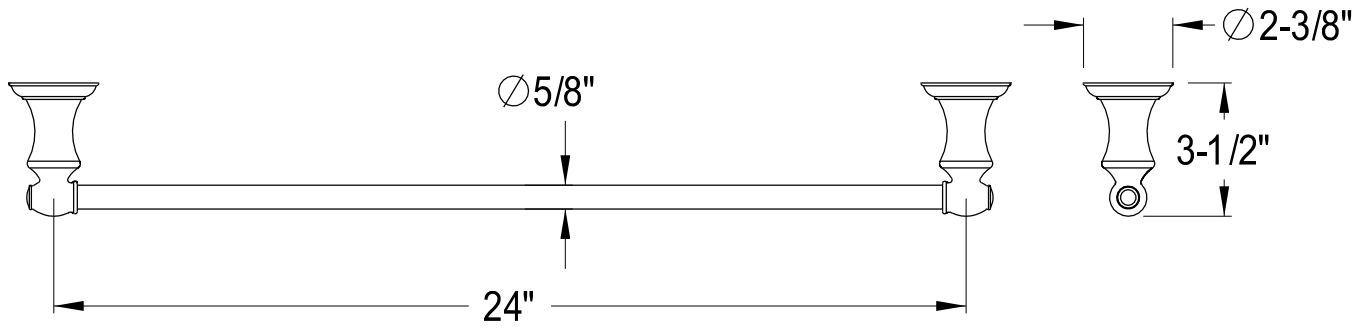

24" & 18" Towel Bar, Towel Ring, Robe Hook, Toilet Paper Holder

24" Towel Bar

18" Towel Bar

Robe Hook

Toilet Paper Holder

Towel Ring