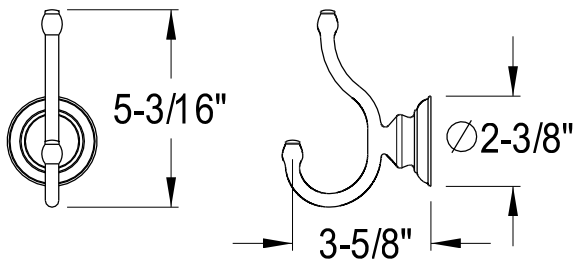

24" & 18" Towel Bar, Towel Ring, Robe Hook, Toilet Paper Holder

24" Towel Bar

18" Towel Bar

Robe Hook

Toilet Paper Holder

Towel Ring