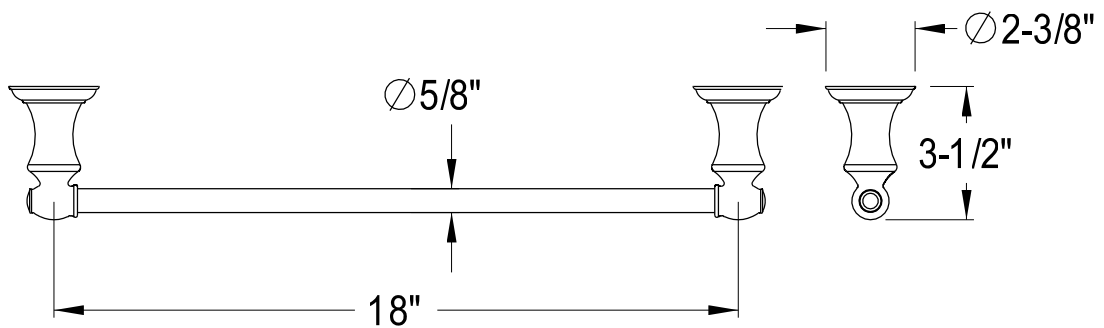

24" & 18" Towel Bar, Towel Ring, Robe Hook, Toilet Paper Holder

24" Towel Bar

18" Towel Bar

Robe Hook

Toilet Paper Holder

Towel Ring