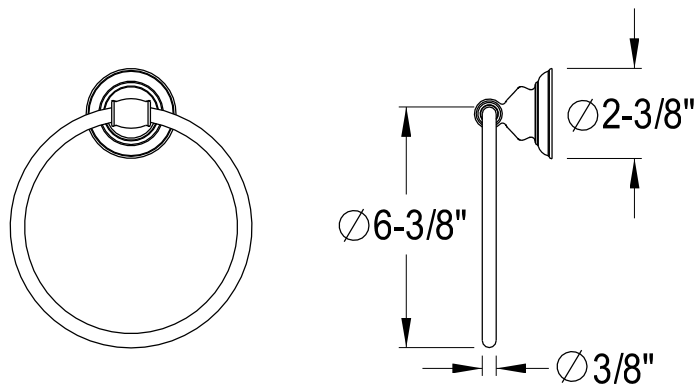

24" & 18" Towel Bar, Towel Ring, Robe Hook, Toilet Paper Holder

24" Towel Bar

18" Towel Bar

Robe Hook

Toilet Paper Holder

Towel Ring