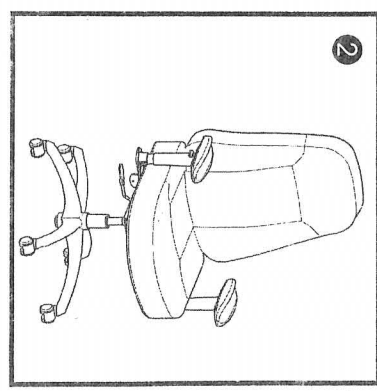

2

ASSEMBLY NOTES:
During assembly, hand tighten screws only. When all screws are in place, you may then tighten all screws completely.
CAUTION: 1. Do not use this chair as a step ladder.
2. Check for loose screws and tighten them anytime.