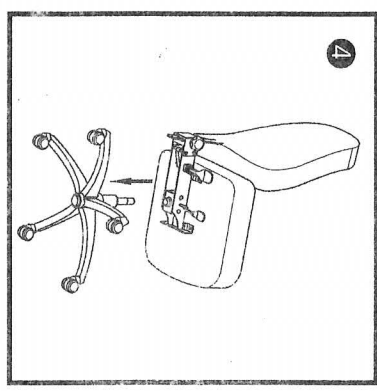

# Assembly Instructions

A  
Base  
1 pc.

B  
Cylinder  
1 pc.

C  
Seat  
1 pc.

D  
Backrest  
1 pc.

E  
Caster  
5 pcs.

## Optional

A  
Washer  
10 pcs.

B  
M8 X 30mm Hex Screw  
10 pcs.

C  
735MG-ARMS  
Adjustable Armrest  
2 pcs.

1

2

3

4

1

2

**ASSEMBLY NOTES:**  
During assembly, hand tighten screws only. When all screws are in place, you may then tighten all screws completely.  
**CAUTION:** 1. Do not use this chair as a step ladder.  
2. Check for loose screws and tighten them anytime.