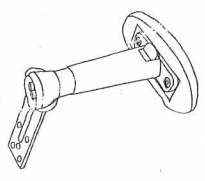

# Assembly Instructions

A  
Base  
1 pc.

B  
Cylinder  
1 pc.

C  
Seat  
1 pc.

D  
Backrest  
1 pc.

E  
Caster  
5 pcs.

## Optional

A  
Washer  
10 pcs.

B  
M8 X 30mm Hex Screw  
10 pcs.

C  
735MG-ARMS  
Adjustable Armrest  
2 pcs.

1

2

3

4