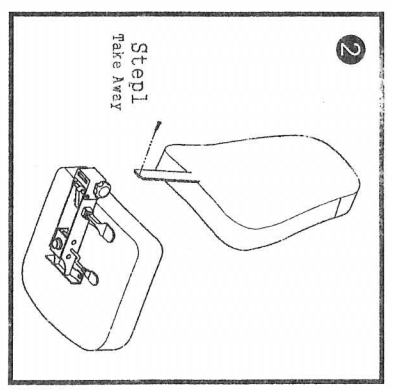

## Optional

A  
Washer  
10 pcs.

B  
M8 X 30mm Hex Screw  
10 pcs.

C  
735MG-ARMS  
Adjustable Armrest  
2 pcs.

1

2

3

4