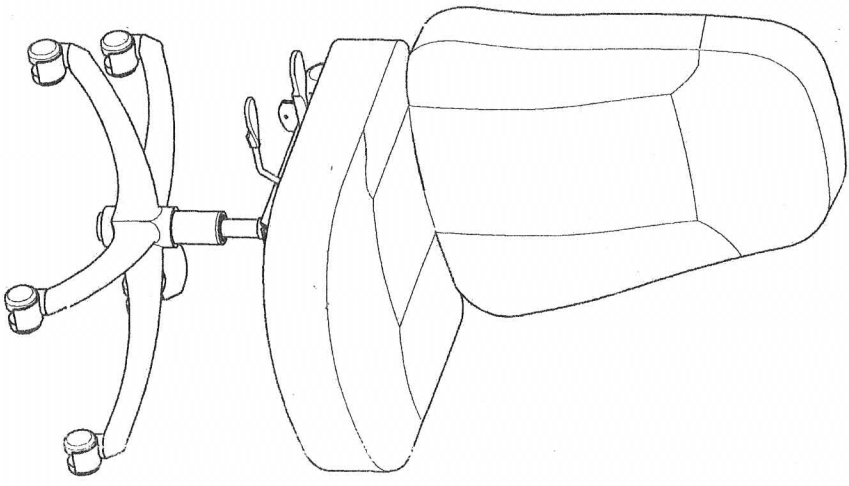

## Optional

A  
Washer  
10 pcs.

B  
M8 X 30mm Hex Screw  
10 pcs.

C  
735MG-ARMS  
Adjustable Armrest  
2 pcs.

1

2

3

4