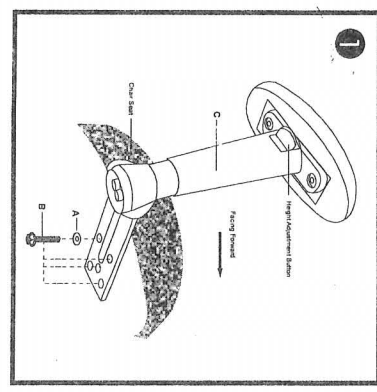

## Optional

A  
Washer  
10 pcs.

B  
M8 X 30mm Hex Screw  
10 pcs.

C  
735MG-ARMS  
Adjustable Armrest  
2 pcs.

1

2

3

4