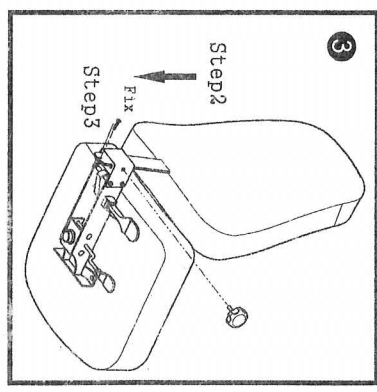

## Optional

A  
Washer  
10 pcs.

B  
M8 X 30mm Hex Screw  
10 pcs.

C  
735MG-ARMS  
Adjustable Armrest  
2 pcs.

1

2

3

4