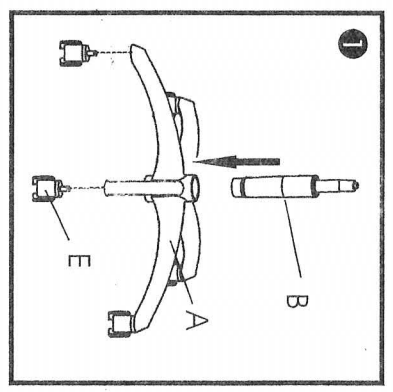

## Optional

A  
Washer  
10 pcs.

B  
M8 X 30mm Hex Screw  
10 pcs.

C  
735MG-ARMS  
Adjustable Armrest  
2 pcs.

1

2

3

4