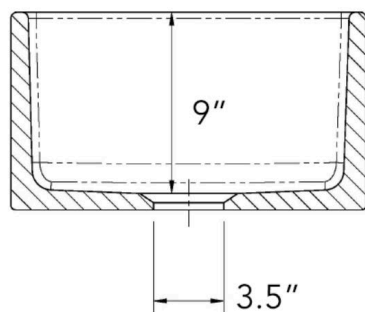

## Technical Specifications

- + Outer - 36" x 18" x 10"
- + Inner - 34" x 16" x 9"
- + Weight - 125 lbs
- + Drain - 3.5" diameter
- + Cabinet Size - 36" minimum

FRONT VIEW: SMOOTH APRON

SIDE VIEW

TOP VIEW