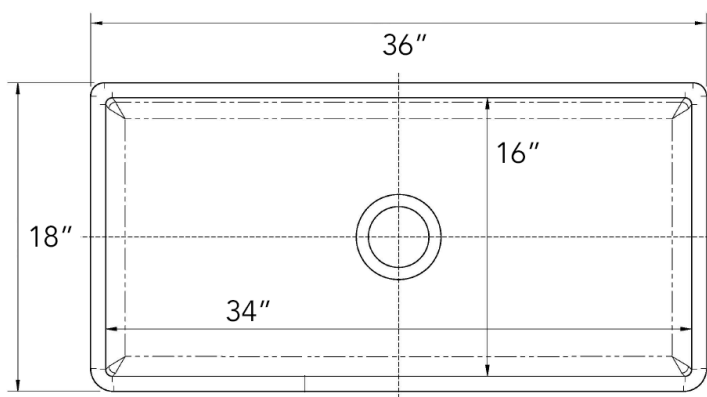

## Technical Specifications

- + Outer - 36" x 18" x 10"
- + Inner - 34" x 16" x 9"
- + Weight - 125 lbs
- + Drain - 3.5" diameter
- + Cabinet Size - 36" minimum

FRONT VIEW: SMOOTH APRON

SIDE VIEW

TOP VIEW