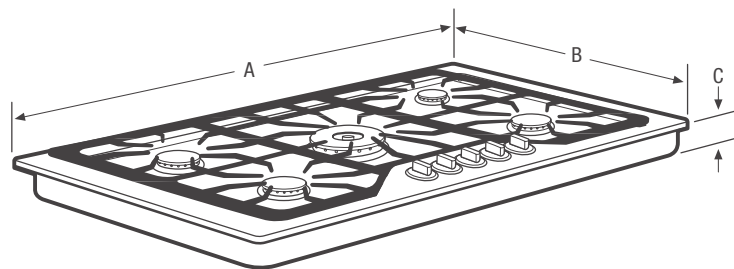

Features	
Controls	Express-Select*
Surface Type	Stainless Steel Recessed (S), Colour-Coordinated Recessed (B)
Sealed Gas Burners	Yes
Grates	Continuous Corner-To-Corner Cast Iron w/Black Matte Finish
Right Front Burner (BTU)	12,000
Right Rear Burner (BTU)	5,000
Left Front Burner (BTU)	9,500
Left Rear Burner (BTU)	9,500
Centre Burner (BTU)	750 - 18,000
Control Location	Front
Knob Colour	Stainless (S), Colour-Coordinated (B)
Knob Type	Cast Metal (S), Plastic (B)
Specifications	
Power Supply Connection Location	Right Rear
Gas Supply Connection Location	Right Rear
LP Gas Conversion Kit	Included
Voltage Rating	120V / 60Hz / 15A
Amps @ 120 Volts	1.0
Minimum Circuit Required (Amps)	15
Approved for Electric Single Wall Oven Combination Installation¹	Yes
Shipping Weight (Approx.)	60 Lbs.

¹Cooktops are approved for installation above any of our Electric Single Wall Ovens.

NOTE: For planning purposes only. Always consult local and national electric and gas codes. Refer to Product Installation Guide for detailed installation instructions on the web at fridge.ca.

Product Dimensions	
A - Width	36"
B - Depth	21-3/4"
C - Height	4-1/4"

Cutout Dimensions	
Width (Min.)/(Max.)	33-7/8" / 34-1/4"
Depth (Min.)/(Max.)	19-3/8" / 19-3/4"
Height	8"

Granite Countertop Installation Kit available.

Accessories information available on the web at fridge.ca