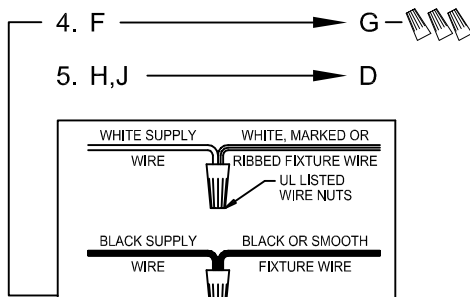

Assembly & Installation Instructions

CAUTION: Read instructions carefully and turn electricity off at main circuit breaker panel before beginning installation.

7198

WARNING - If any Special Control Devices are used with this Fixture, Follow the Instructions Carefully to assure full compliance with N.E.C. requirements. If there are any questions, contact a Qualified Electrical Contractor.

CAUTION - All glass is fragile, use care when handling Glass component(s) and or Lamp(s).

CANOPY MOUNTING & WIRE CONNECTION ASSEMBLY STEPS:

1. D,E → A
2. K → D
3. B,A → C
4. F → G
5. H,J → D

FIXTURE ASSEMBLY STEPS: