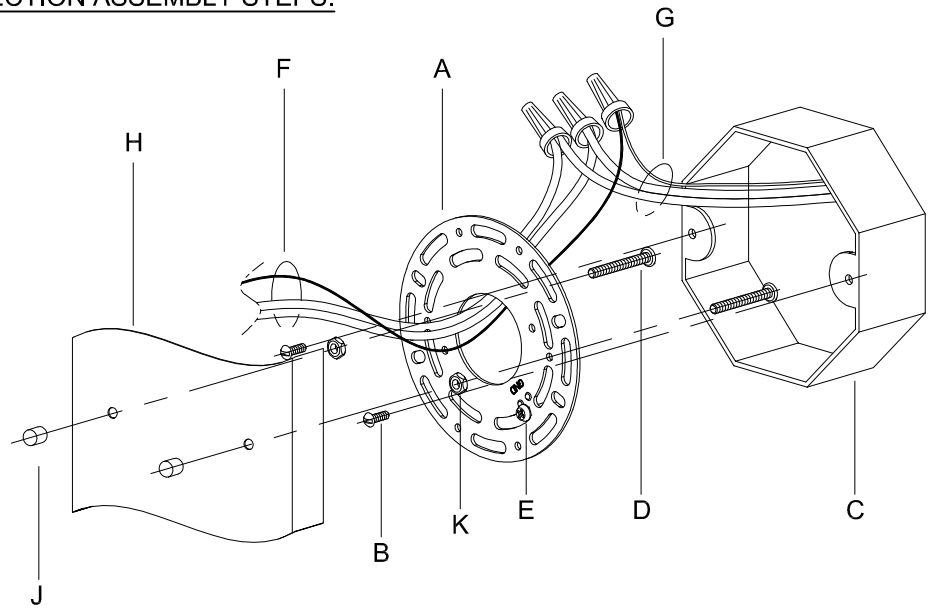

Assembly & Installation Instructions

CAUTION: Read instructions carefully and turn electricity off at main circuit breaker panel before beginning installation.

7198

WARNING - If any Special Control Devices are used with this Fixture, Follow the Instructions Carefully to assure full compliance with N.E.C. requirements. If there are any questions, contact a Qualified Electrical Contractor.

CAUTION - All glass is fragile, use care when handling Glass component(s) and or Lamp(s).

CANOPY MOUNTING & WIRE CONNECTION ASSEMBLY STEPS:

1. D,E → A
2. K → D
3. B,A → C
4. F → G
5. H,J → D

FIXTURE ASSEMBLY STEPS: