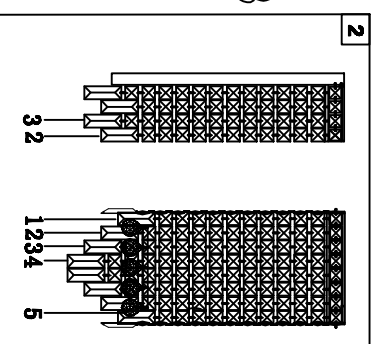

Trade Mark:
CRYSTAL WORLD INC

Product Name: Wall Lamp
Model :8031W7C
120VAc, 60HZ,AC ONLY
Lamp Size:W7"xH16"xE5"

WALL LAMP ASSEMBLY INSTRUCTIONS

1. Place fixture(A) onto crossbar (EE).
Secure with cap nuts (AA).

Hardware Used

AA Cap nut 2 X 2

2. Please hang the crystal(1) (2) (3) (4) (5) to the fixture .

3. Install light bulbs (not included).

Use bulb
120V E12 4*40W Max.