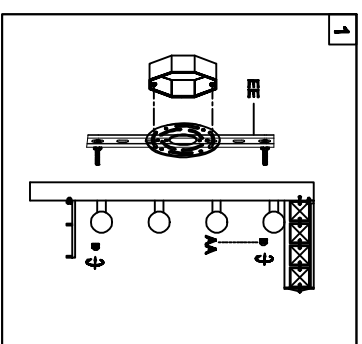

Trade Mark:
CRYSTAL WORLD INC

Product Name: Wall Lamp
Model :8031W7C
120VAc, 60HZ,AC ONLY
Lamp Size:W7"xH16"xE5"

WALL LAMP ASSEMBLY INSTRUCTIONS

1. Place fixture(A) onto crossbar (EE).
Secure with cap nuts (AA).

Hardware Used

AA Cap nut 2 X 2

2. Please hang the crystal(1) (2) (3) (4) (5) to the fixture .

3. Install light bulbs (not included).

Use bulb
120V E12 4*40W Max.