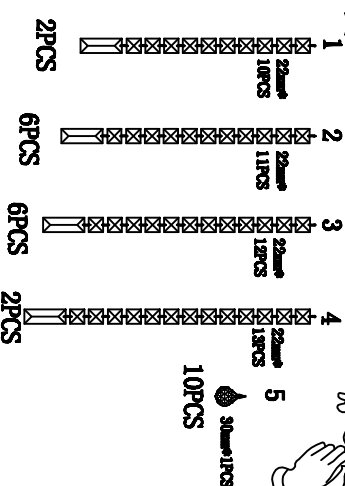

Trade Mark:
CRYSTAL WORLD INC

Product Name: Wall Lamp
Model :8031W7C
120VAc, 60HZ,AC ONLY
Lamp Size:W7"xH16"xE5"

WALL LAMP ASSEMBLY INSTRUCTIONS

1. Place fixture(A) onto crossbar (EE).
Secure with cap nuts (AA).

Hardware Used

AA Cap nut 2 X 2

2. Please hang the crystal(1) (2) (3) (4) (5) to the fixture .

3. Install light bulbs (not included).

Use bulb
120V E12 4*40W Max.