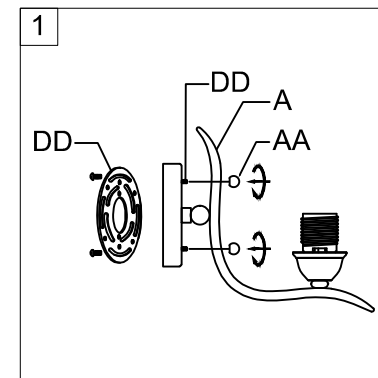

Trade Mark:
CRYSTAL WORLD INC

Product Name: Wall lamp
Model :9821W38-4
120Vac, 60Hz,AC ONLY
Lamp Size:W38"*H8"*E10"

Intertek
4006677

WALL LAMP ASSEMBLY INSTRUCTIONS

1. Place fixture(A) onto mounting screws (EE). Secure with cap nuts (AA).

Hardware Used

DD Mounting screw  X 2PCS
AA Cap nut  X 2PCS

2. Please fix(B) with (A) .

B

4PCS

3. Install bulbs (NOT INCLUDED).

USE

120V E26  4*60W Max.