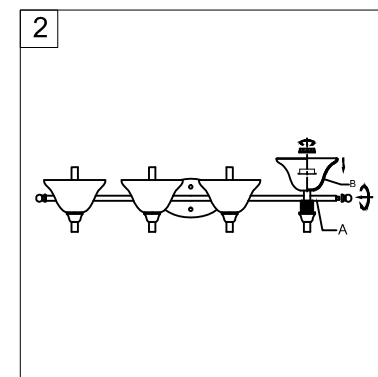

Trade Mark:
CRYSTAL WORLD INC

Product Name: Wall lamp
Model :9821W38-4
120Vac, 60Hz,AC ONLY
Lamp Size:W38"*H8"*E10"

Intertek
4006677

WALL LAMP ASSEMBLY INSTRUCTIONS

1. Place fixture(A) onto mounting screws (EE). Secure with cap nuts (AA).

Hardware Used

DD Mounting screw  X 2PCS
AA Cap nut  X 2PCS

2. Please fix(B) with (A) .

B

4PCS

3. Install bulbs (NOT INCLUDED).

USE

120V E26  4*60W Max.