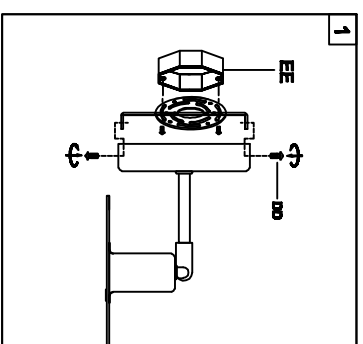

Trade Mark:  
CRYSTAL WORLD INC

Product Name: Wall lamp  
Model :4286W-RC-S  
120Vvac, 60HZ,AC ONLY  
Lamp Size:W42"X12"HX7"E

## WALL LAMP ASSEMBLY INSTRUCTIONS

1. Place fixture(A) onto cross bar (EE).  
secure with mounting screw (DD).

### Hardware Used

CC Mounting screw  X 6

2. Please hang the crystal (1) (2) to the  
fixture (B).

3. Install light bulbs ( not included).  
Use bulb  
**120V G9**  **6\*40W Max.**