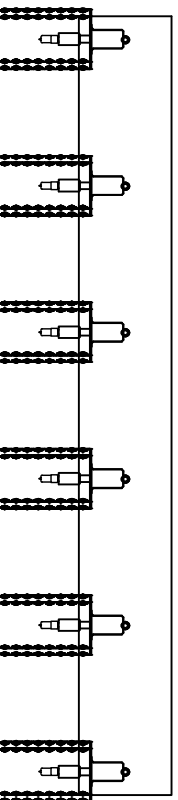

Trade Mark:  
CRYSTAL WORLD INC

Product Name: Wall lamp  
Model :4286W-RC-S  
120Vvac, 60HZ,AC ONLY  
Lamp Size:W42"X12"HX7"E

## WALL LAMP ASSEMBLY INSTRUCTIONS

1. Place fixture(A) onto cross bar (EE).  
secure with mounting screw (DD).

### Hardware Used

CC Mounting screw  X 6

2. Please hang the crystal (1) (2) to the  
fixture (B).

3. Install light bulbs ( not included).  
Use bulb  
**120V G9**  **6\*40W Max.**