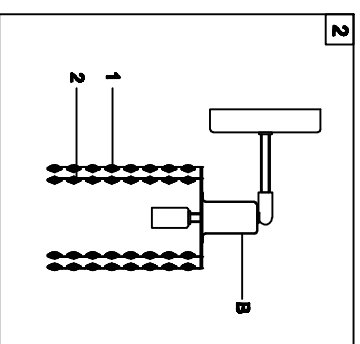

Trade Mark:  
CRYSTAL WORLD INC

Product Name: Wall lamp  
Model :4286W-RC-S  
120Vvac, 60HZ,AC ONLY  
Lamp Size:W42"X12"HX7"E

## WALL LAMP ASSEMBLY INSTRUCTIONS

1. Place fixture(A) onto cross bar (EE).  
secure with mounting screw (DD).

### Hardware Used

CC Mounting screw  X 6

2. Please hang the crystal (1) (2) to the  
fixture (B).

3. Install light bulbs ( not included).  
Use bulb  
**120V G9**  **6\*40W Max.**