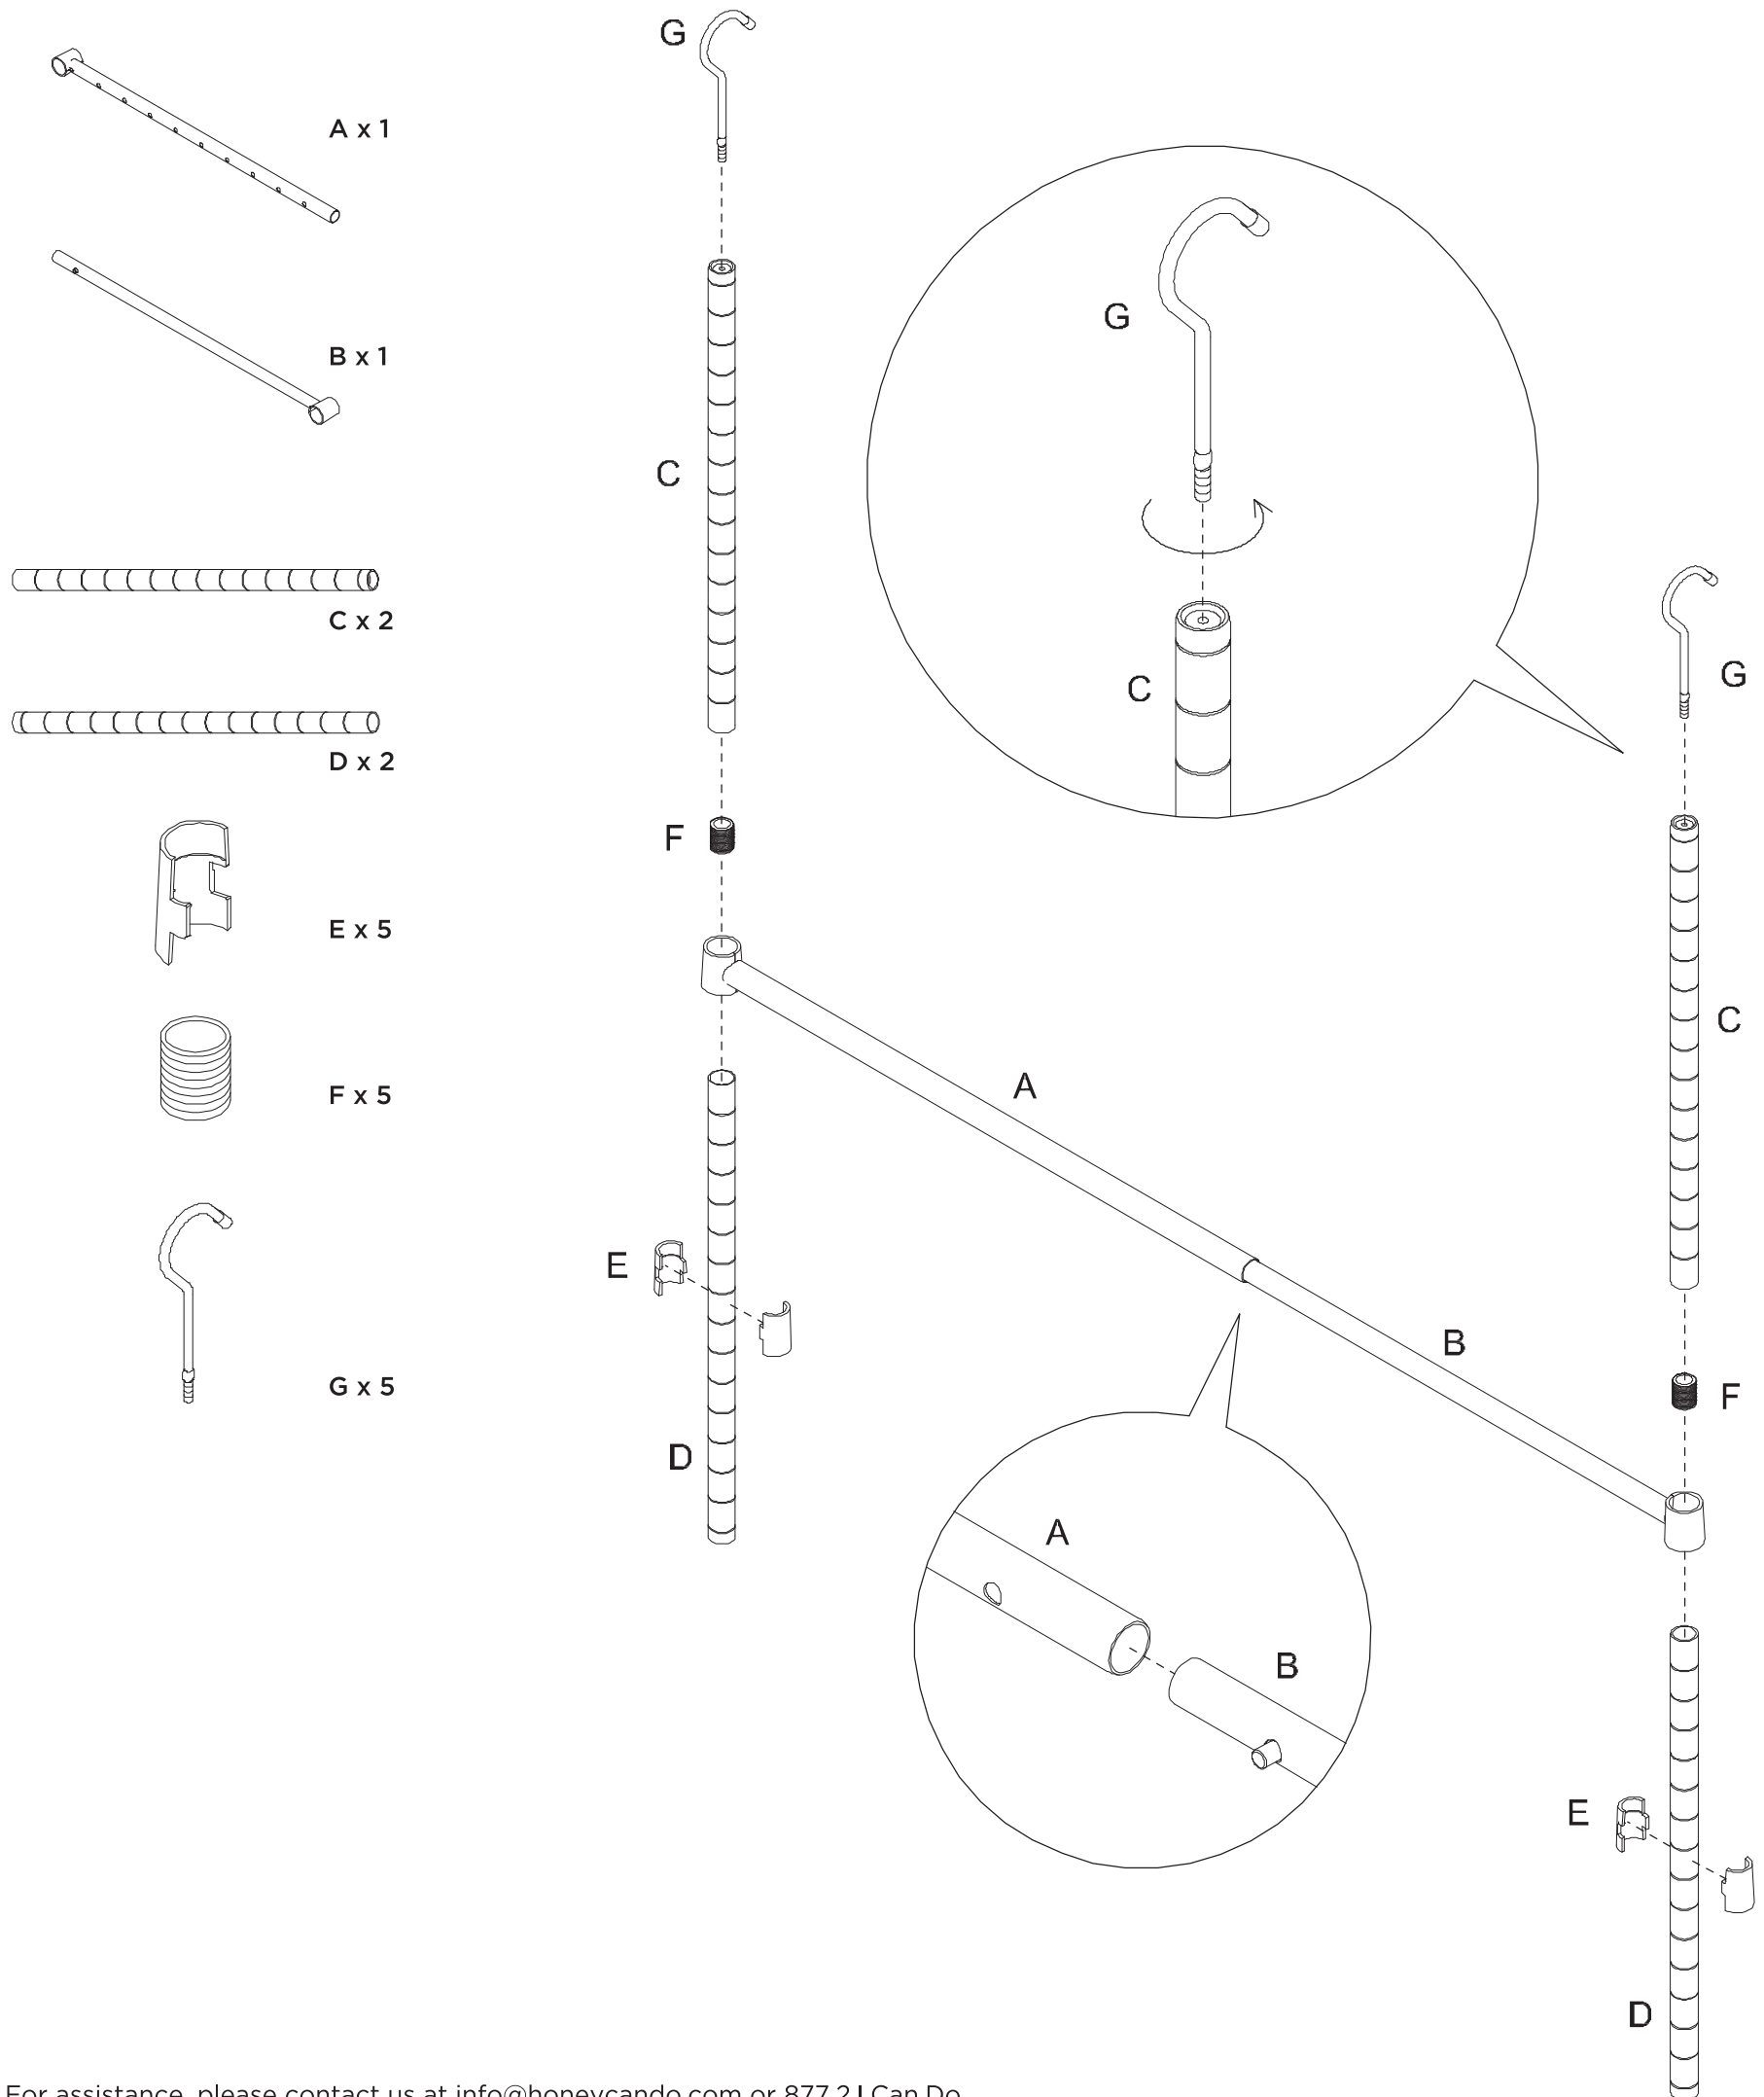

ASSEMBLY INSTRUCTIONS

chrome adjustable hanging closet rod

ITEM #	HNG-01816
DIMENSIONS	22-38 in L x 1 in W x 35 in H (55.8-96.5 cm L x 2.5 cm W x 89 cm H)

IMPORTANT! Please read prior to use. This chrome adjustable hanging closet rod is designed for indoor use. Please do not over-load. We recommend that you evenly distribute the weight throughout the unit. Please do not use closet rod for anything other than its intended

use. Please do not allow children, spouses or pets to hang from closet rod. Please keep away from heat sources such as heaters and fireplaces.

For assistance, please contact us at info@honeycando.com or 877.2.I.Can.Do.

LIMITED LIFETIME WARRANTY

This product is warranted to be free of defects in material and workmanship for as long as the consumer owns the product. At Honey-Can-Do's option, defective product will be repaired, replaced or substituted with a product of equal value. For warranty service, e-mail Honey-Can-Do at warranties@honeycando.com or call at (877) 242-2636. You may also contact Honey-Can-Do at 5750 McDermott Drive, Berkeley, IL 60163. Do not dispose of the defective item until or unless

you are specifically asked to do so by Honey-Can-Do as we may require return of the defective item. Honey-Can-Do shall in no event be liable for any incidental or consequential damages. Some states do not allow the exclusion or limitation of incidental or consequential damages, so the above exclusion may not apply to you. This warranty gives you specific legal rights, and you may also have additional rights, which may vary from state to state.

honey-can-do international

5750 McDermott Drive, Berkeley, IL 60163 USA

tele 877.242.2636

www.honeycando.com