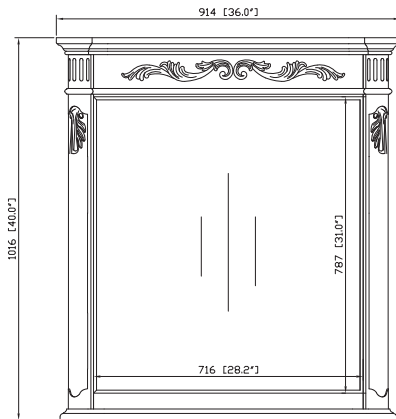

Avanity

PROVENCE-M36-AC

Features

- Durable birch wood frame
- Non beveled-edge mirror
- Hand-carved wood details
- Mirror hangs vertically
- Wall cleat for easy hanging and leveling

Colors / Finishes

- Antique Cherry

Nominal Dimension

- 36W x 3.2D x 40H (inches)

Components

Vanity

PROVENCE-V36-AC

PROVENCE-V48-AC

Product Diagrams

Front

Back

Side

Top