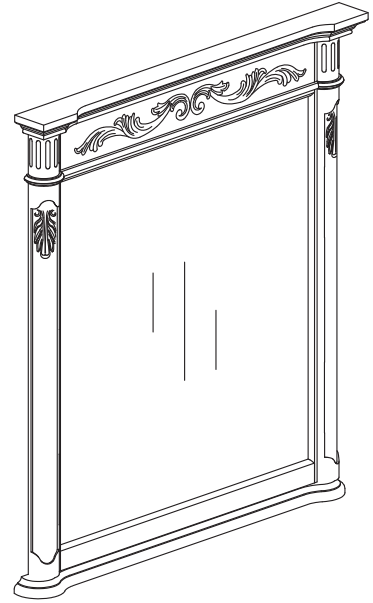

Avanity

PROVENCE-M36-AC

Features

- Durable birch wood frame
- Non beveled-edge mirror
- Hand-carved wood details
- Mirror hangs vertically
- Wall cleat for easy hanging and leveling

Colors / Finishes

- Antique Cherry

Nominal Dimension

- 36W x 3.2D x 40H (inches)

Components

Vanity

PROVENCE-V36-AC

PROVENCE-V48-AC

Product Diagrams

Front

Back

Side

Top