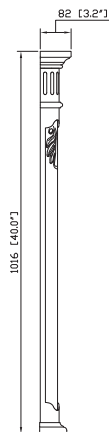

Avanity

PROVENCE-M36-AC

Features

- Durable birch wood frame
- Non beveled-edge mirror
- Hand-carved wood details
- Mirror hangs vertically
- Wall cleat for easy hanging and leveling

Colors / Finishes

- Antique Cherry

Nominal Dimension

- 36W x 3.2D x 40H (inches)

Components

Vanity

PROVENCE-V36-AC

PROVENCE-V48-AC

Product Diagrams

Front

Back

Side

Top