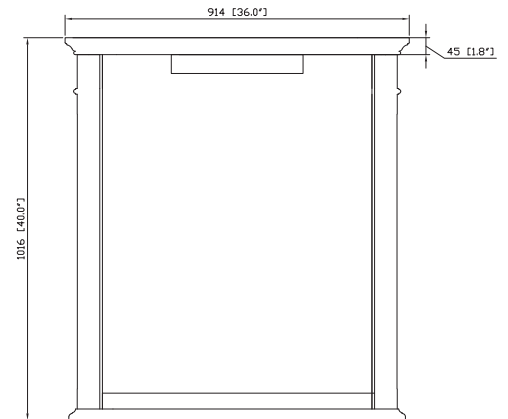

Avanity

PROVENCE-M36-AC

Features

- Durable birch wood frame
- Non beveled-edge mirror
- Hand-carved wood details
- Mirror hangs vertically
- Wall cleat for easy hanging and leveling

Colors / Finishes

- Antique Cherry

Nominal Dimension

- 36W x 3.2D x 40H (inches)

Components

Vanity

PROVENCE-V36-AC

PROVENCE-V48-AC

Product Diagrams

Front

Back

Side

Top